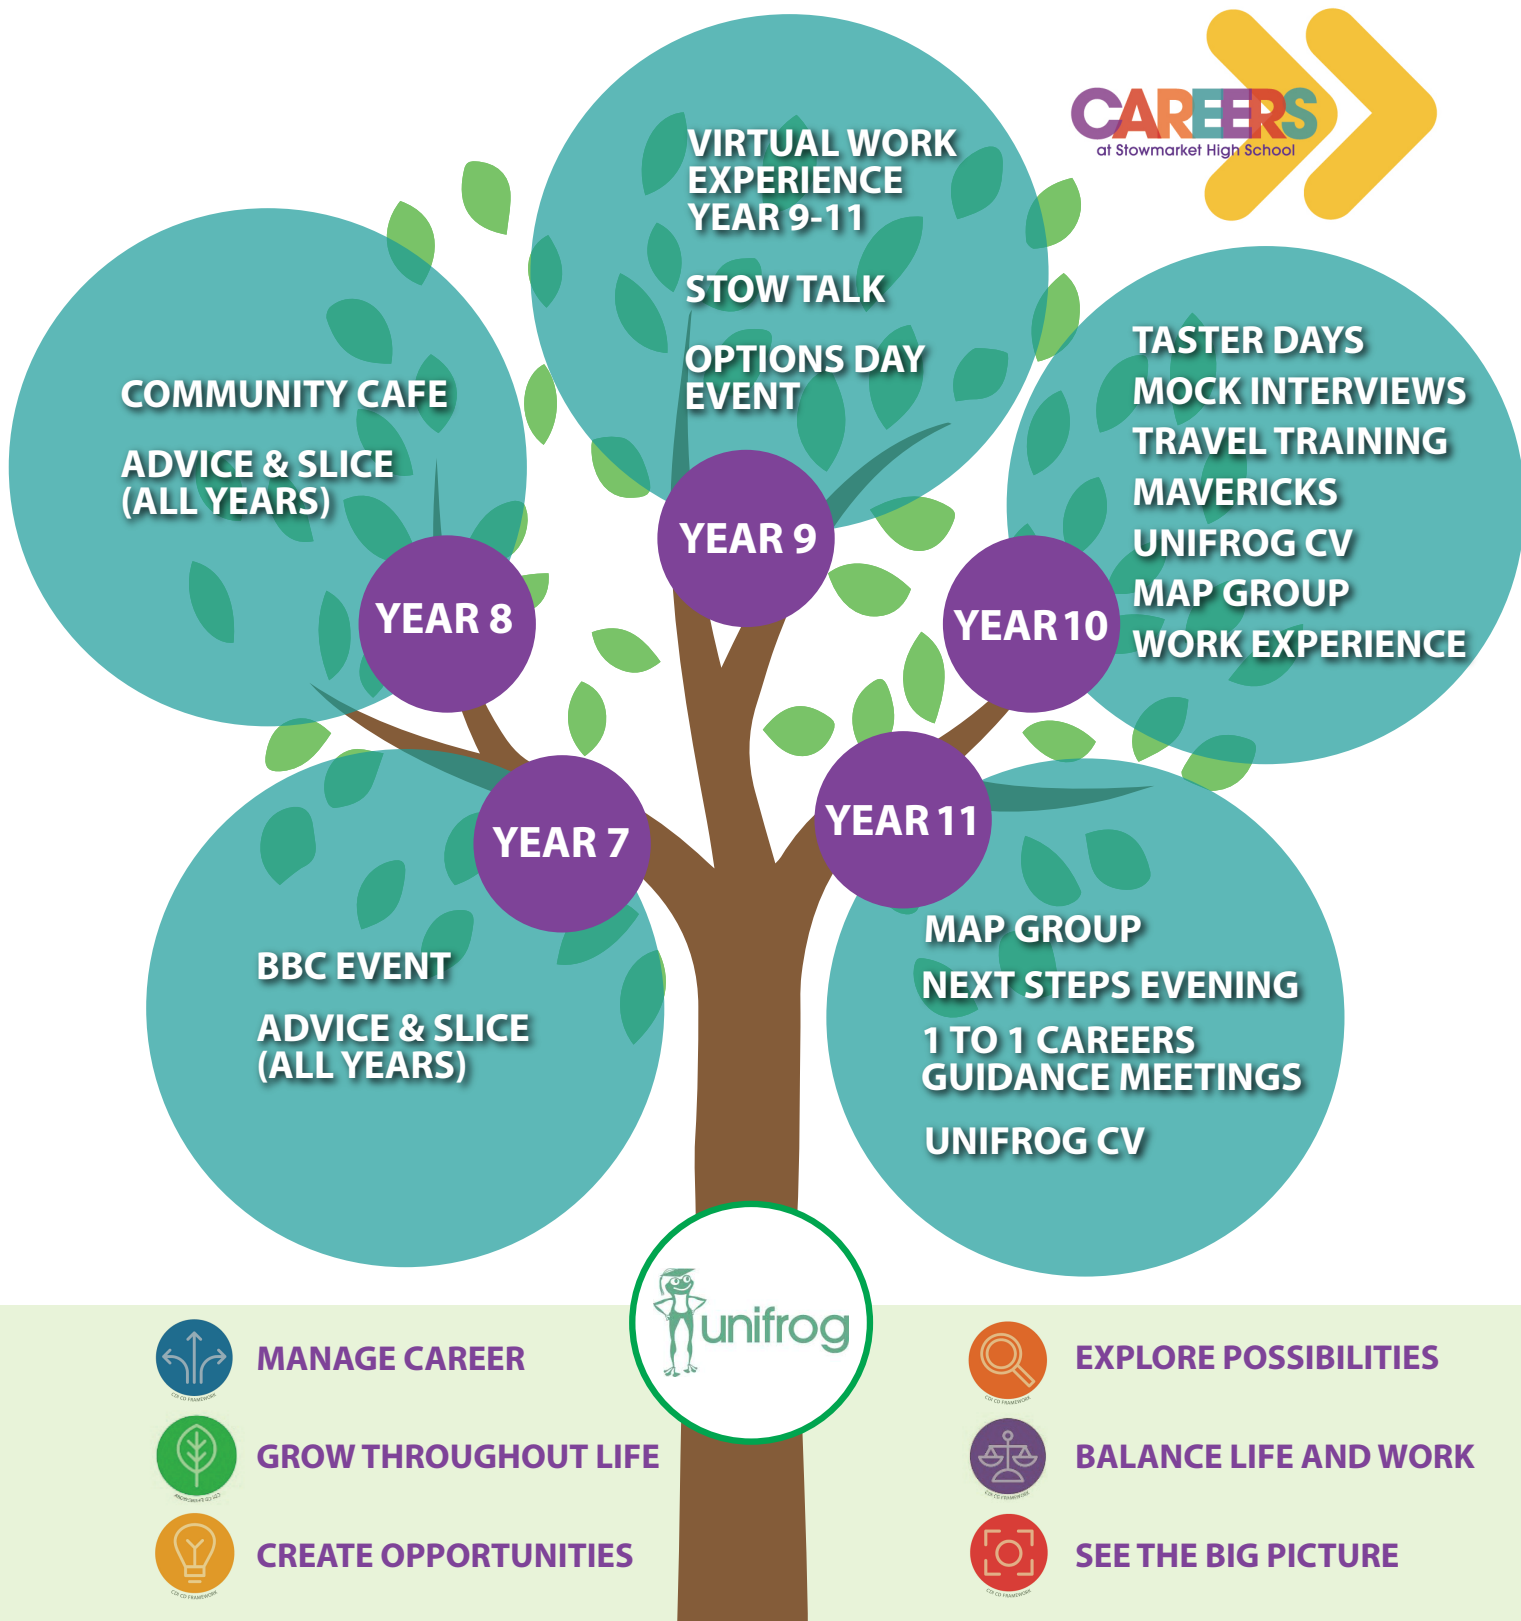

Stowmarket High School Careers Learning Journey Supporting Programme

NATIONAL CAREERS WEEK

Drop Down Days for Year 7 - 11 Delivered Throughout the Year

NATIONAL APPRENTICESHIP WEEK - FEBRUARY